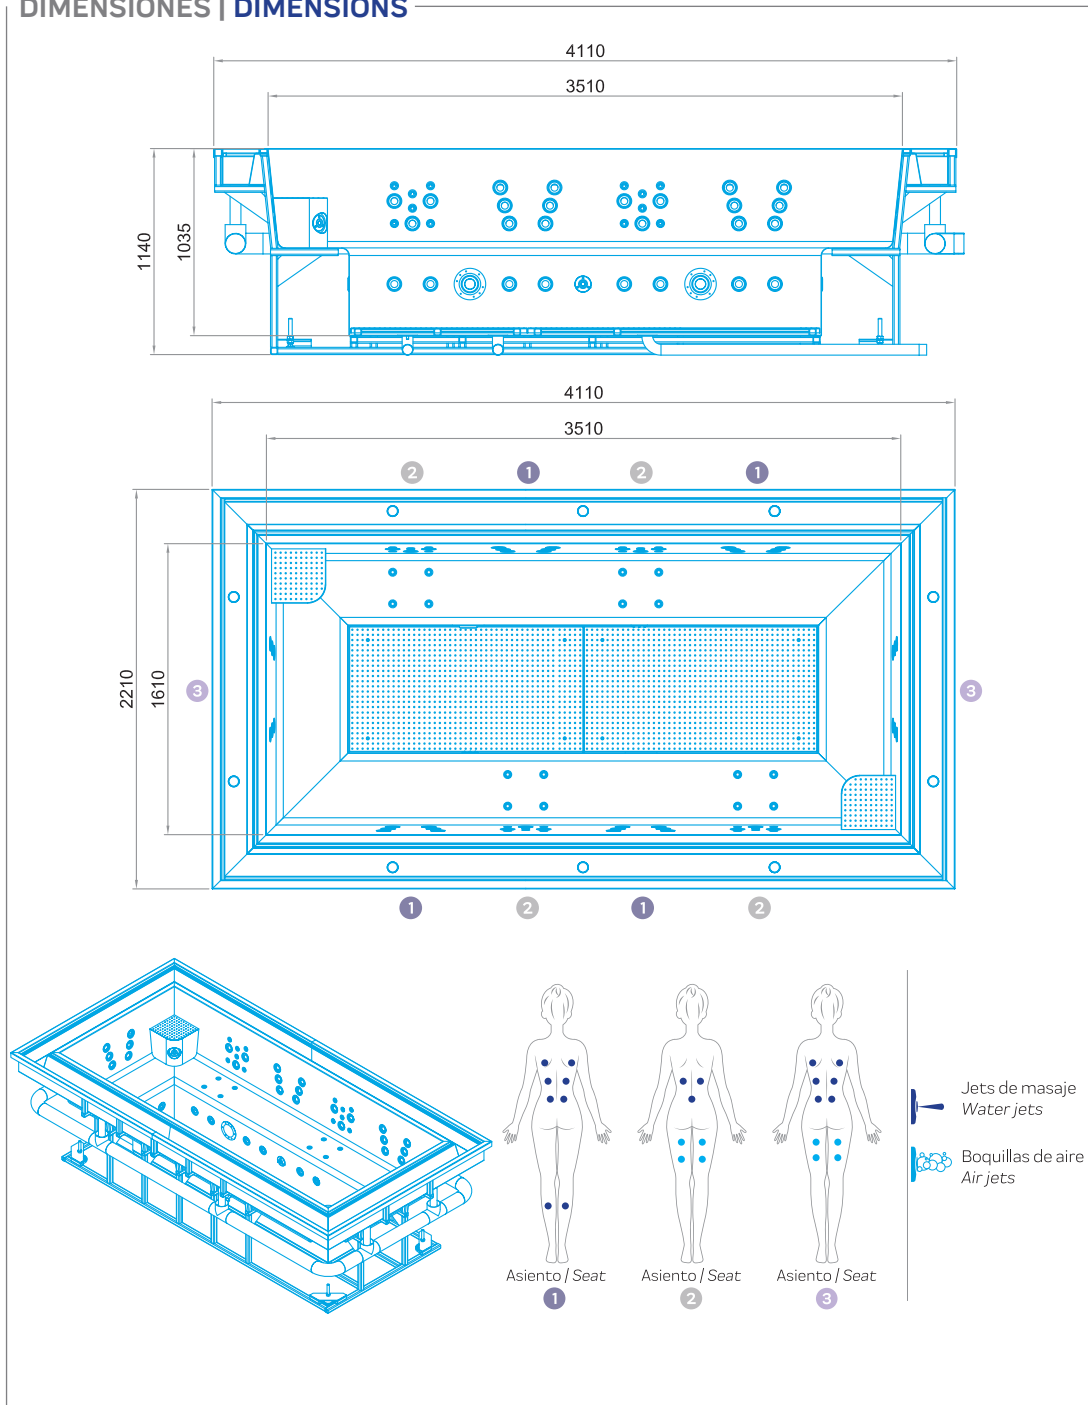

### PACKAGING AND TRANSPORT

- The final dimensions of the spa, with its packaging are: 4160 x 2260 x 1350 mm.
- Spa delivered in one piece and in a horizontal position.
- It's advice to arrange a leveled concrete base for a correct spa installation.
- Lifting system not included, it should be suitable regarding the weight and size of the spa.

## SPA EMPOTRABLE · RECESSED SPA

ESPECIFICACIONES GENERALES		GENERAL SPECIFICATIONS
Dimensiones internas	3,51x 1,61 x 1,03 m	Internal dimensions
Dimensiones externas	4,11 x 2,21 x 1,14 m	External dimensions
Posiciones (Asientos/Tumbonas)	10 (10 / -)	Positions (Seat / Loungers)
Capacidad de agua	4,00 m <sup>3</sup>	Water capacity
Peso vacío-Peso lleno	720 kg / 4720 kg	Empty weight-Full weight

## DIMENSIONES | DIMENSIONS